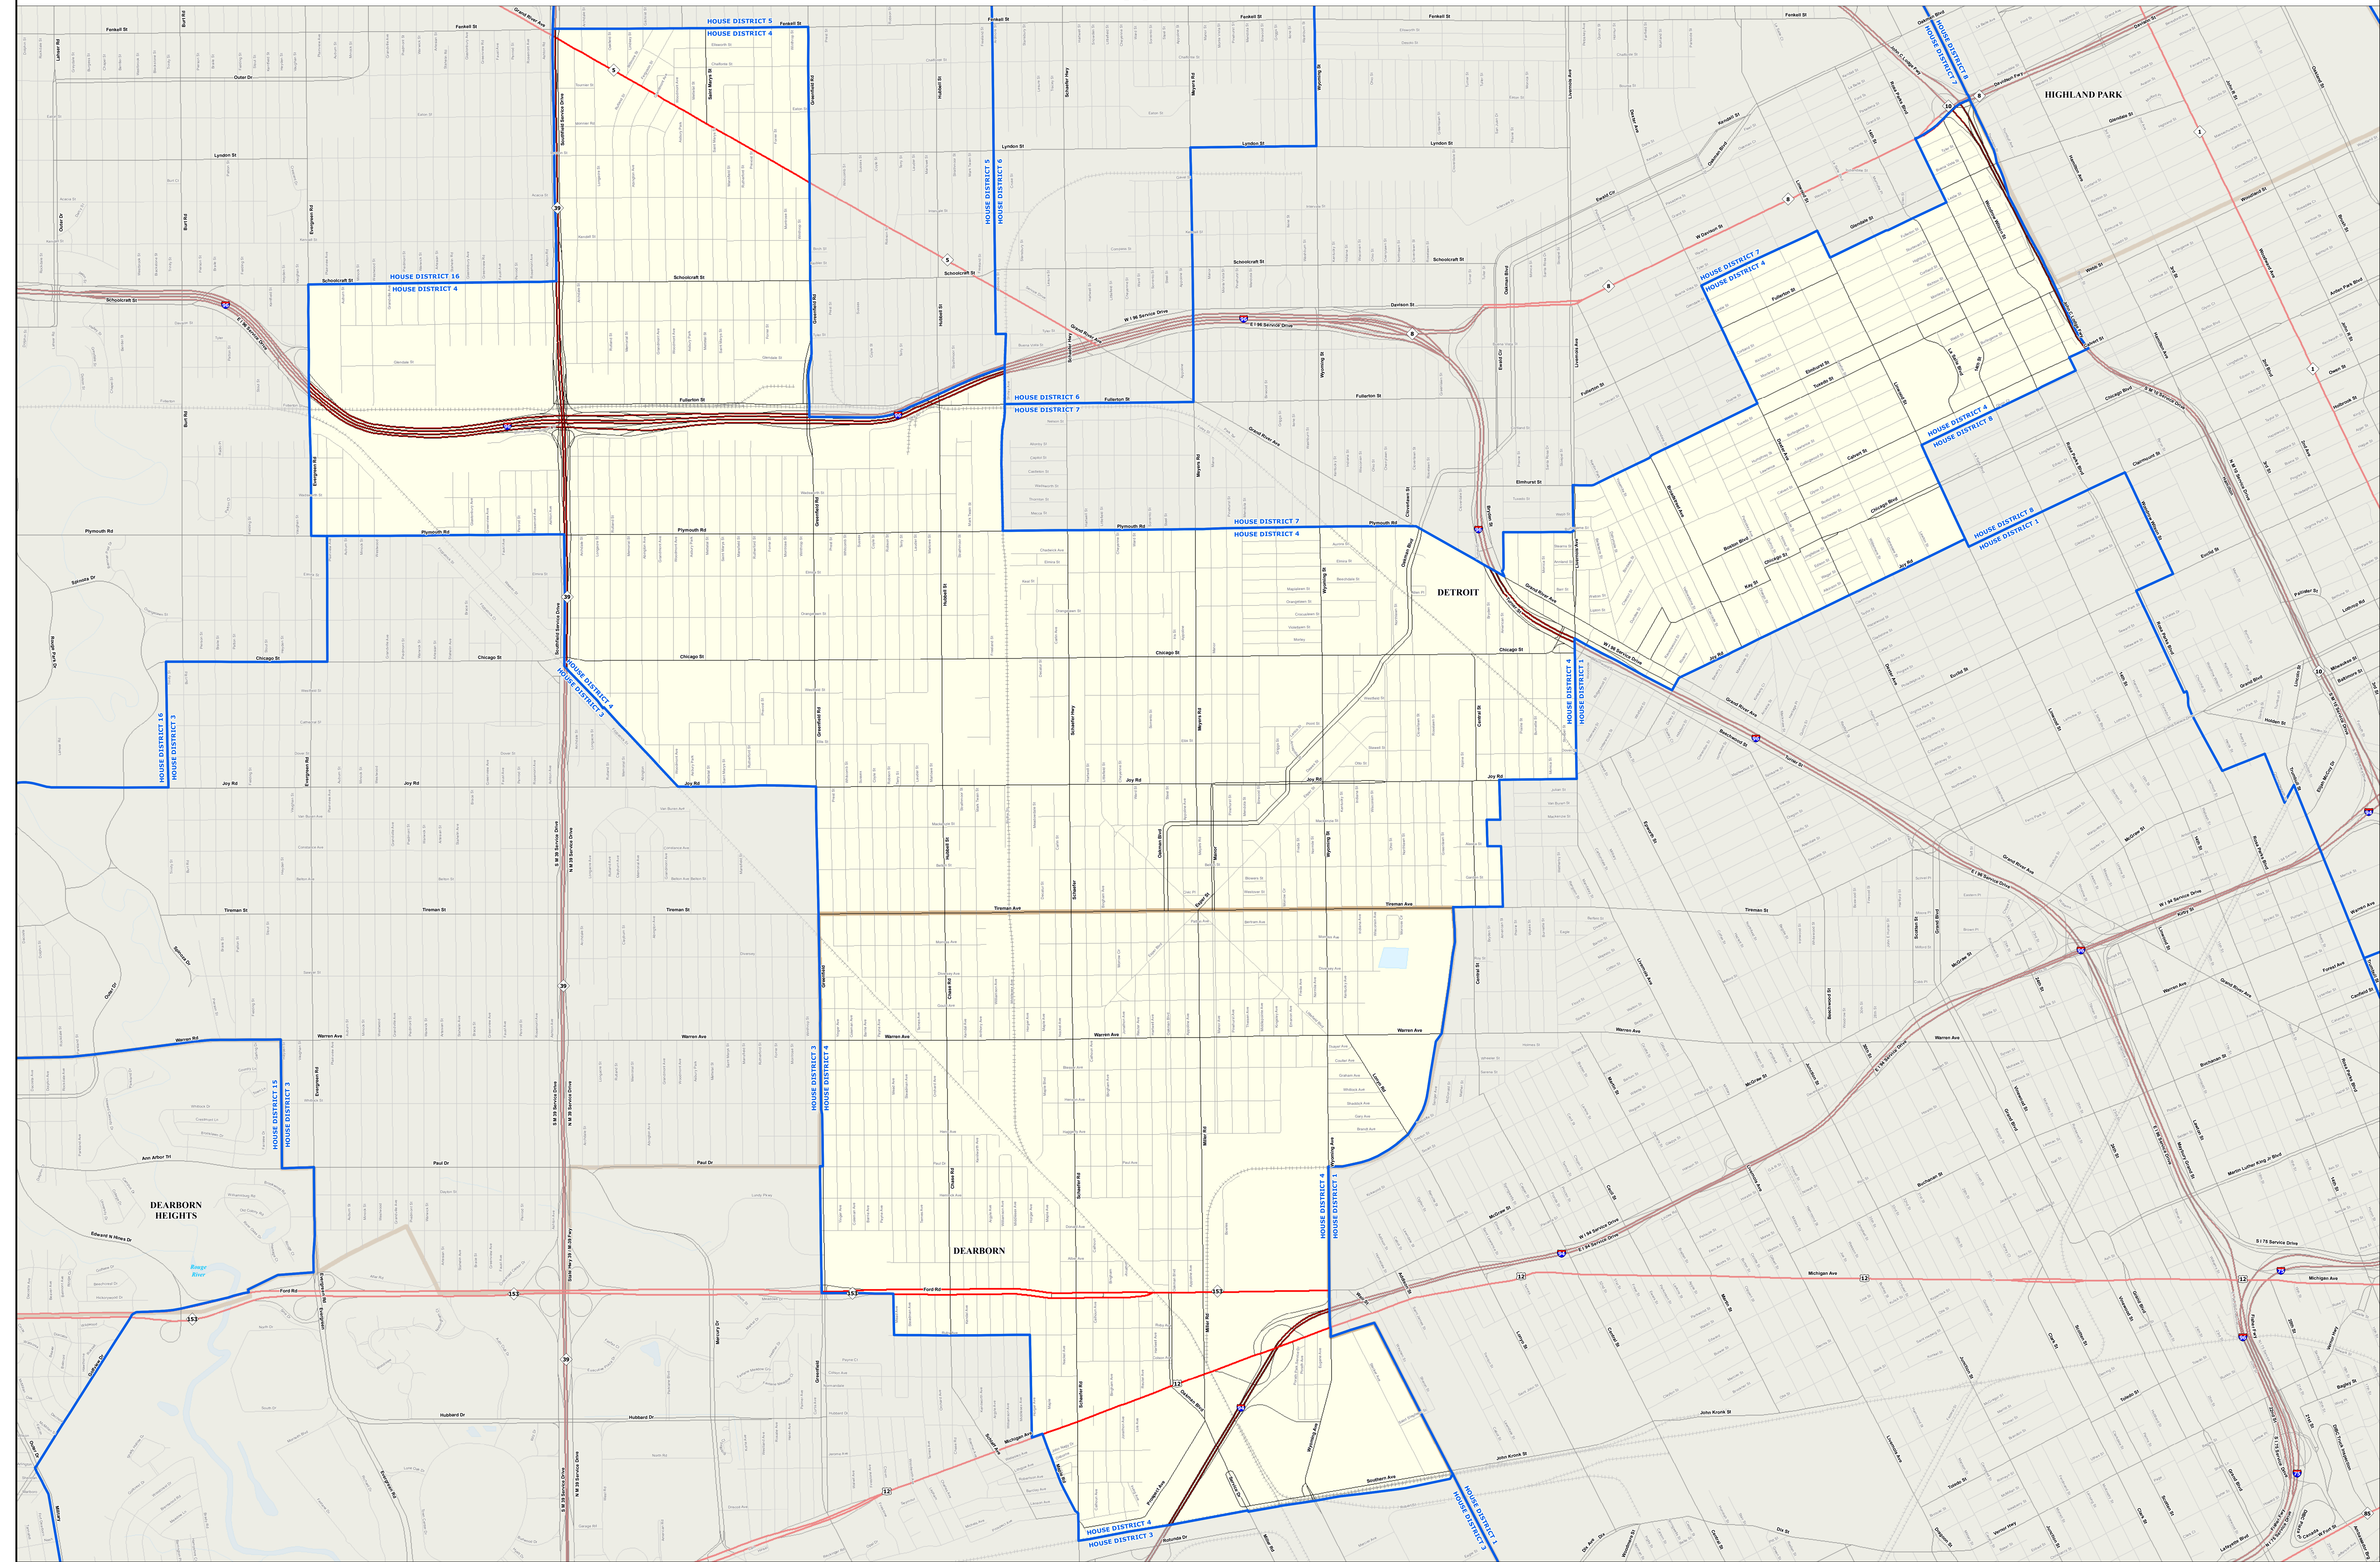

MICHIGAN STATE HOUSE DISTRICT 4

2021 Apportionment Plan

Legend

House District	Township	Freeway	Railroad
City	County	Highway	Water Feature
Village	State	Primary Road	River, Stream, or Drain
Unincorporated Place	Local Road